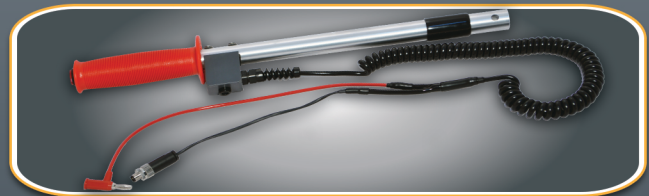

# COLLAPSIBLE DATA-PROBES

**THE PERFORMANCE OF OUR REGULAR DATA-PROBES  
WITH THE CONVENIENCE OF COLLAPSIBILITY**

Collapsible Data-probe Completely Assembled

Data-probe disassembled for transportation

Push-button, green-handled probe  
Item #SIN159

Push-button, red-handled probe  
Item #SIN158

Continuous read probe  
Item #TRI0151

Push-button, red handled, 3 pin probe  
Item #TRI0145

## FEATURES & BENEFITS

- Simple assembly & disassembly
- Convenient for travel - collapsed probes (x2) integrate with our pipeline survey equipment carrying case (Item #11231)
- Detachable reference electrode design - integrates with any electrode with a 1/4 x 20 threaded fitting, including RE-5, RE-5C, RE-7 and sponge bottle electrodes (sold separately)
- 6" long middle section (compared to 12" standard section) is available to make the assembled probes shorter (or longer), if required (sold separately) (Item #SUB9771)