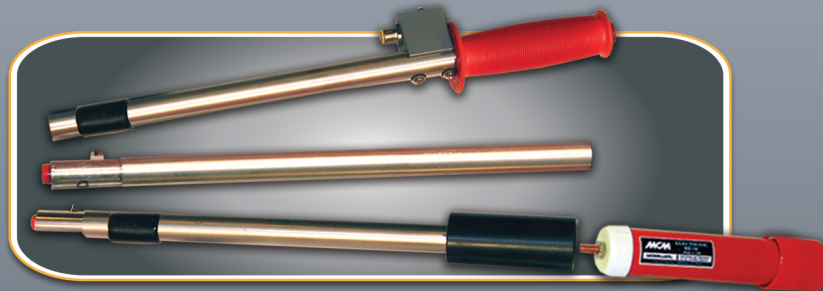

# COLLAPSIBLE DATA-PROBES

**THE PERFORMANCE OF OUR REGULAR DATA-PROBES  
WITH THE CONVENIENCE OF COLLAPSIBILITY**

Collapsible Data-probe Completely Assembled

Data-probe disassembled for transportation

Push-button, green-handled probe  
Item #SIN159

Push-button, red-handled probe  
Item #SIN158

Continuous read probe  
Item #TRI0151

Push-button, red handled, 3 pin probe  
Item #TRI0145

## FEATURES & BENEFITS

- Simple assembly & disassembly
- Convenient for travel - collapsed probes (x2) integrate with our pipeline survey equipment carrying case (Item #11231)
- Detachable reference electrode design - integrates with any electrode with a 1/4 x 20 threaded fitting, including RE-5, RE-5C, RE-7 and sponge bottle electrodes (sold separately)
- 6" long middle section (compared to 12" standard section) is available to make the assembled probes shorter (or longer), if required (sold separately) (Item #SUB9771)